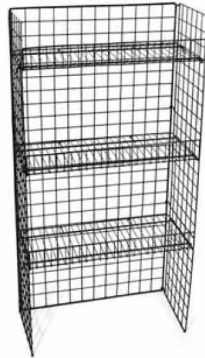

\$6.99 ea. PK. 6

3 adjustable shelves. Folds flat. Available in white. L 7.5" W 15" H 20"

FX-15

\$33.99 ea. PK. 1
Heavy-duty counter display features knock-down design with 3 adjustable shelves. L 10" W 15"

FX-24

\$129.95 ea. PK. 1

Heavy-duty floor display features knock-down design with 5 adjustable shelves.

Dimensions

L16" W24" H55"

WS-04B

\$42.95 ea. PK. 1

Fold-out floor display with 3 adjustable shelves.

Dimensions

L12" W24" H48"

WS-05B

\$39.95 ea. PK. 1

Fold-out floor display with 3 adjustable shelves and a 10" extended back. Black only.

Dimensions

L12" W24" H58"

WS-06B