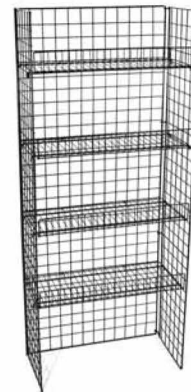

\$6.99 ea. PK. 6

3 adjustable shelves. Folds flat. Available in white. L 7.5" W 15" H 20"

FX-15

\$33.99 ea. PK. 1
Heavy-duty counter display features knock-down design with 3 adjustable shelves. L 10" W 15"

FX-24

\$129.95 ea. PK. 1

Heavy-duty floor display features knock-down design with 5 adjustable shelves.

Dimensions

L16" W24" H55"

WS-04B

\$42.95 ea. PK. 1

Fold-out floor display with 3 adjustable shelves.

Dimensions

L12" W24" H48"

WS-05B

\$39.95 ea. PK. 1

Fold-out floor display with 3 adjustable shelves and a 10" extended back. Black only.

Dimensions

L12" W24" H58"

WS-06B

\$50.95 ea. PK. 1

Fold-out floor display with 4 adjustable shelves. Black only.

Dimensions

L12" W24" H58"

ME-24

\$4.99 ea. PK. 6

Lightweight screen. White only.

Dimensions