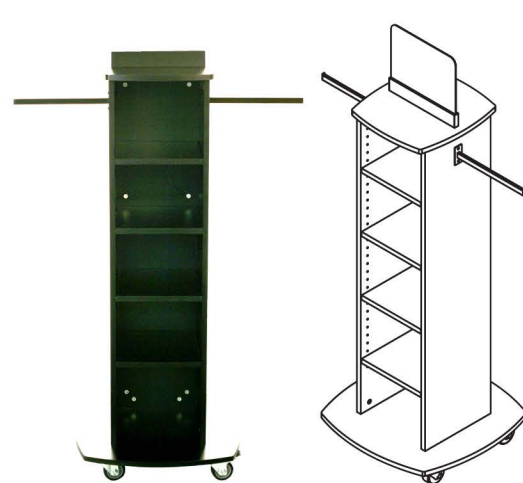

VF-HRACK

\$179.95 ea. PK. 1
Display comprised of 3 heavy-duty steel frames with laminate inserts and locking casters. Does not include accessories shown. See below.

Dimensions
L 25" W27" H53"

VF-T-SIDED

\$129.95 ea. PK. 1
Display comprised of 3 heavy-duty steel frames with perforated sheet metal inserts and locking casters. Does not include accessories shown. See below.

Dimensions
L 25" W27" H53"

VF-CUBBIE-1

\$129.95 ea. PK. 1
Display comprised of 4 adjustable shelves for total of 5 cubbies. Includes accessories shown.

Dimensions
L 22" W20" H63"

ACCESSORIES FOR VF-HRACK AND VF-T-SIDED

VF-24SH

\$17.95 ea. PK. 2
Steel shelf with black MDF insert.
Dimensions
L 14" W24" H0.5"

VF-APP

\$13.95 ea. PK. 2
Apparel hanging bar.
Dimensions
L 16" W24" H1.5"

VF-HBAR

\$5.95 ea. PK. 2
Crossbar for Accessories.
Dimensions
L 24" H1.5"