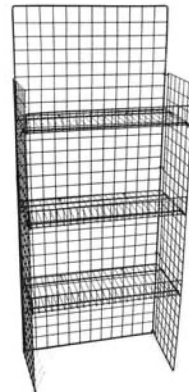

\$6.99 ea. PK. 6

3 adjustable shelves. Folds flat. Available in white. L 7.5" W 15" H 20"

FX-15

\$33.99 ea. PK. 1
Heavy-duty counter display features knock-down design with 3 adjustable shelves. L 10" W 15"

FX-24

\$129.95 ea. PK. 1

Heavy-duty floor display features knock-down design with 5 adjustable shelves.

Dimensions

L16" W24" H55"

WS-04B

\$42.95 ea. PK. 1

Fold-out floor display with 3 adjustable shelves.

Dimensions

L12" W24" H48"

WS-05B

\$39.95 ea. PK. 1

Fold-out floor display with 3 adjustable shelves and a 10" extended back. Black only.

Dimensions

L12" W24" H58"

WS-06B

\$50.95 ea. PK. 1

Fold-out floor display with 4 adjustable shelves. Black only.

Dimensions

L12" W24" H58"

ME-24

\$4.99 ea. PK. 6

Lightweight screen. White only.

Dimensions